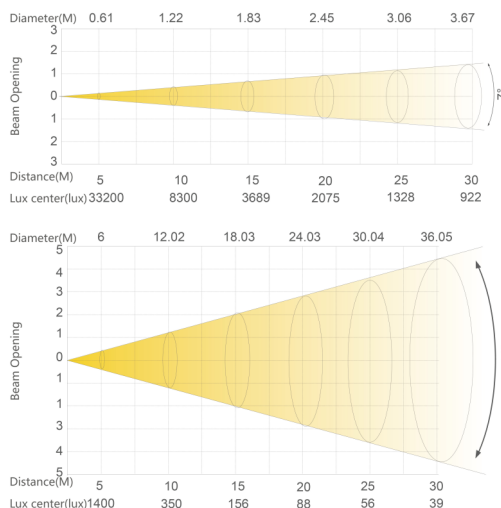

# RONIN R60 ProfileWash

The high power Moving framing wash light Ronin R60 ProfileWash, with efficiency 600W LED optic system, smooth electronic zoom (Fresnel lens 7°-62° and PC lens 3°-65° optional) Precise X/Y positioning professional performance, 2 color wheels, CMY and linear CTO, framing system for variety of cutting effects; Silver Star PLUTO 600W is a cool head for theatre, TV, concert hall, events and rental markets.

light source	600W white LED module
electronic zoom	7°-62° (fresnel lens), 3°-65° (PC lens)
CRI	Ra>70 (Ra>90 optional)
max. power / voltage	800W / AC100-240V
drive current	3A
pan / tilt rotation	540° / 270° (8-16bit)
dimmer	0-100% 16bit
ambient temp	0°C-45°C
connection	power in
cooling	forced convection
control	DMX512, RDM, ARTNET, W-DMX (optional)
size / weight	483x282x699mm / 32,5 kg (with fresnel lens), 31,5 kg (with PC lens)
casing	flame-retardant plastic (V0)
color	black
IP rate	IP20
certification	CE, MET

## Fresnel glass lens