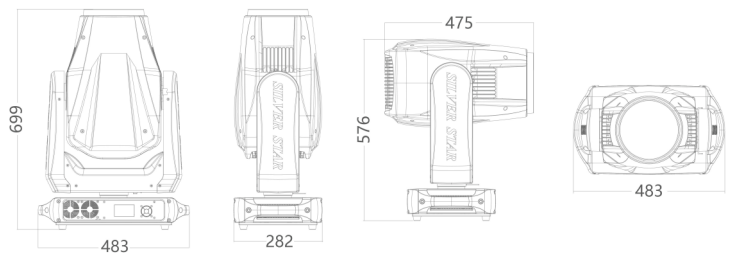

# RONIN R60 ProfileWash

The high power Moving framing wash light Ronin R60 ProfileWash, with efficiency 600W LED optic system, smooth electronic zoom (Fresnel lens 7°-62° and PC lens 3°-65° optional) Precise X/Y positioning professional performance, 2 color wheels, CMY and linear CTO, framing system for variety of cutting effects; Silver Star PLUTO 600W is a cool head for theatre, TV, concert hall, events and rental markets.

light source	600W white LED module
electronic zoom	7°-62° (fresnel lens), 3°-65° (PC lens)
CRI	Ra>70 (Ra>90 optional)
max. power / voltage	800W / AC100-240V
drive current	3A
pan / tilt rotation	540° / 270° (8-16bit)
dimmer	0-100% 16bit
ambient temp	0°C-45°C
connection	power in
cooling	forced convection
control	DMX512, RDM, ARTNET, W-DMX (optional)
size / weight	483x282x699mm / 32,5 kg (with fresnel lens), 31,5 kg (with PC lens)
casing	flame-retardant plastic (V0)
color	black
IP rate	IP20
certification	CE, MET